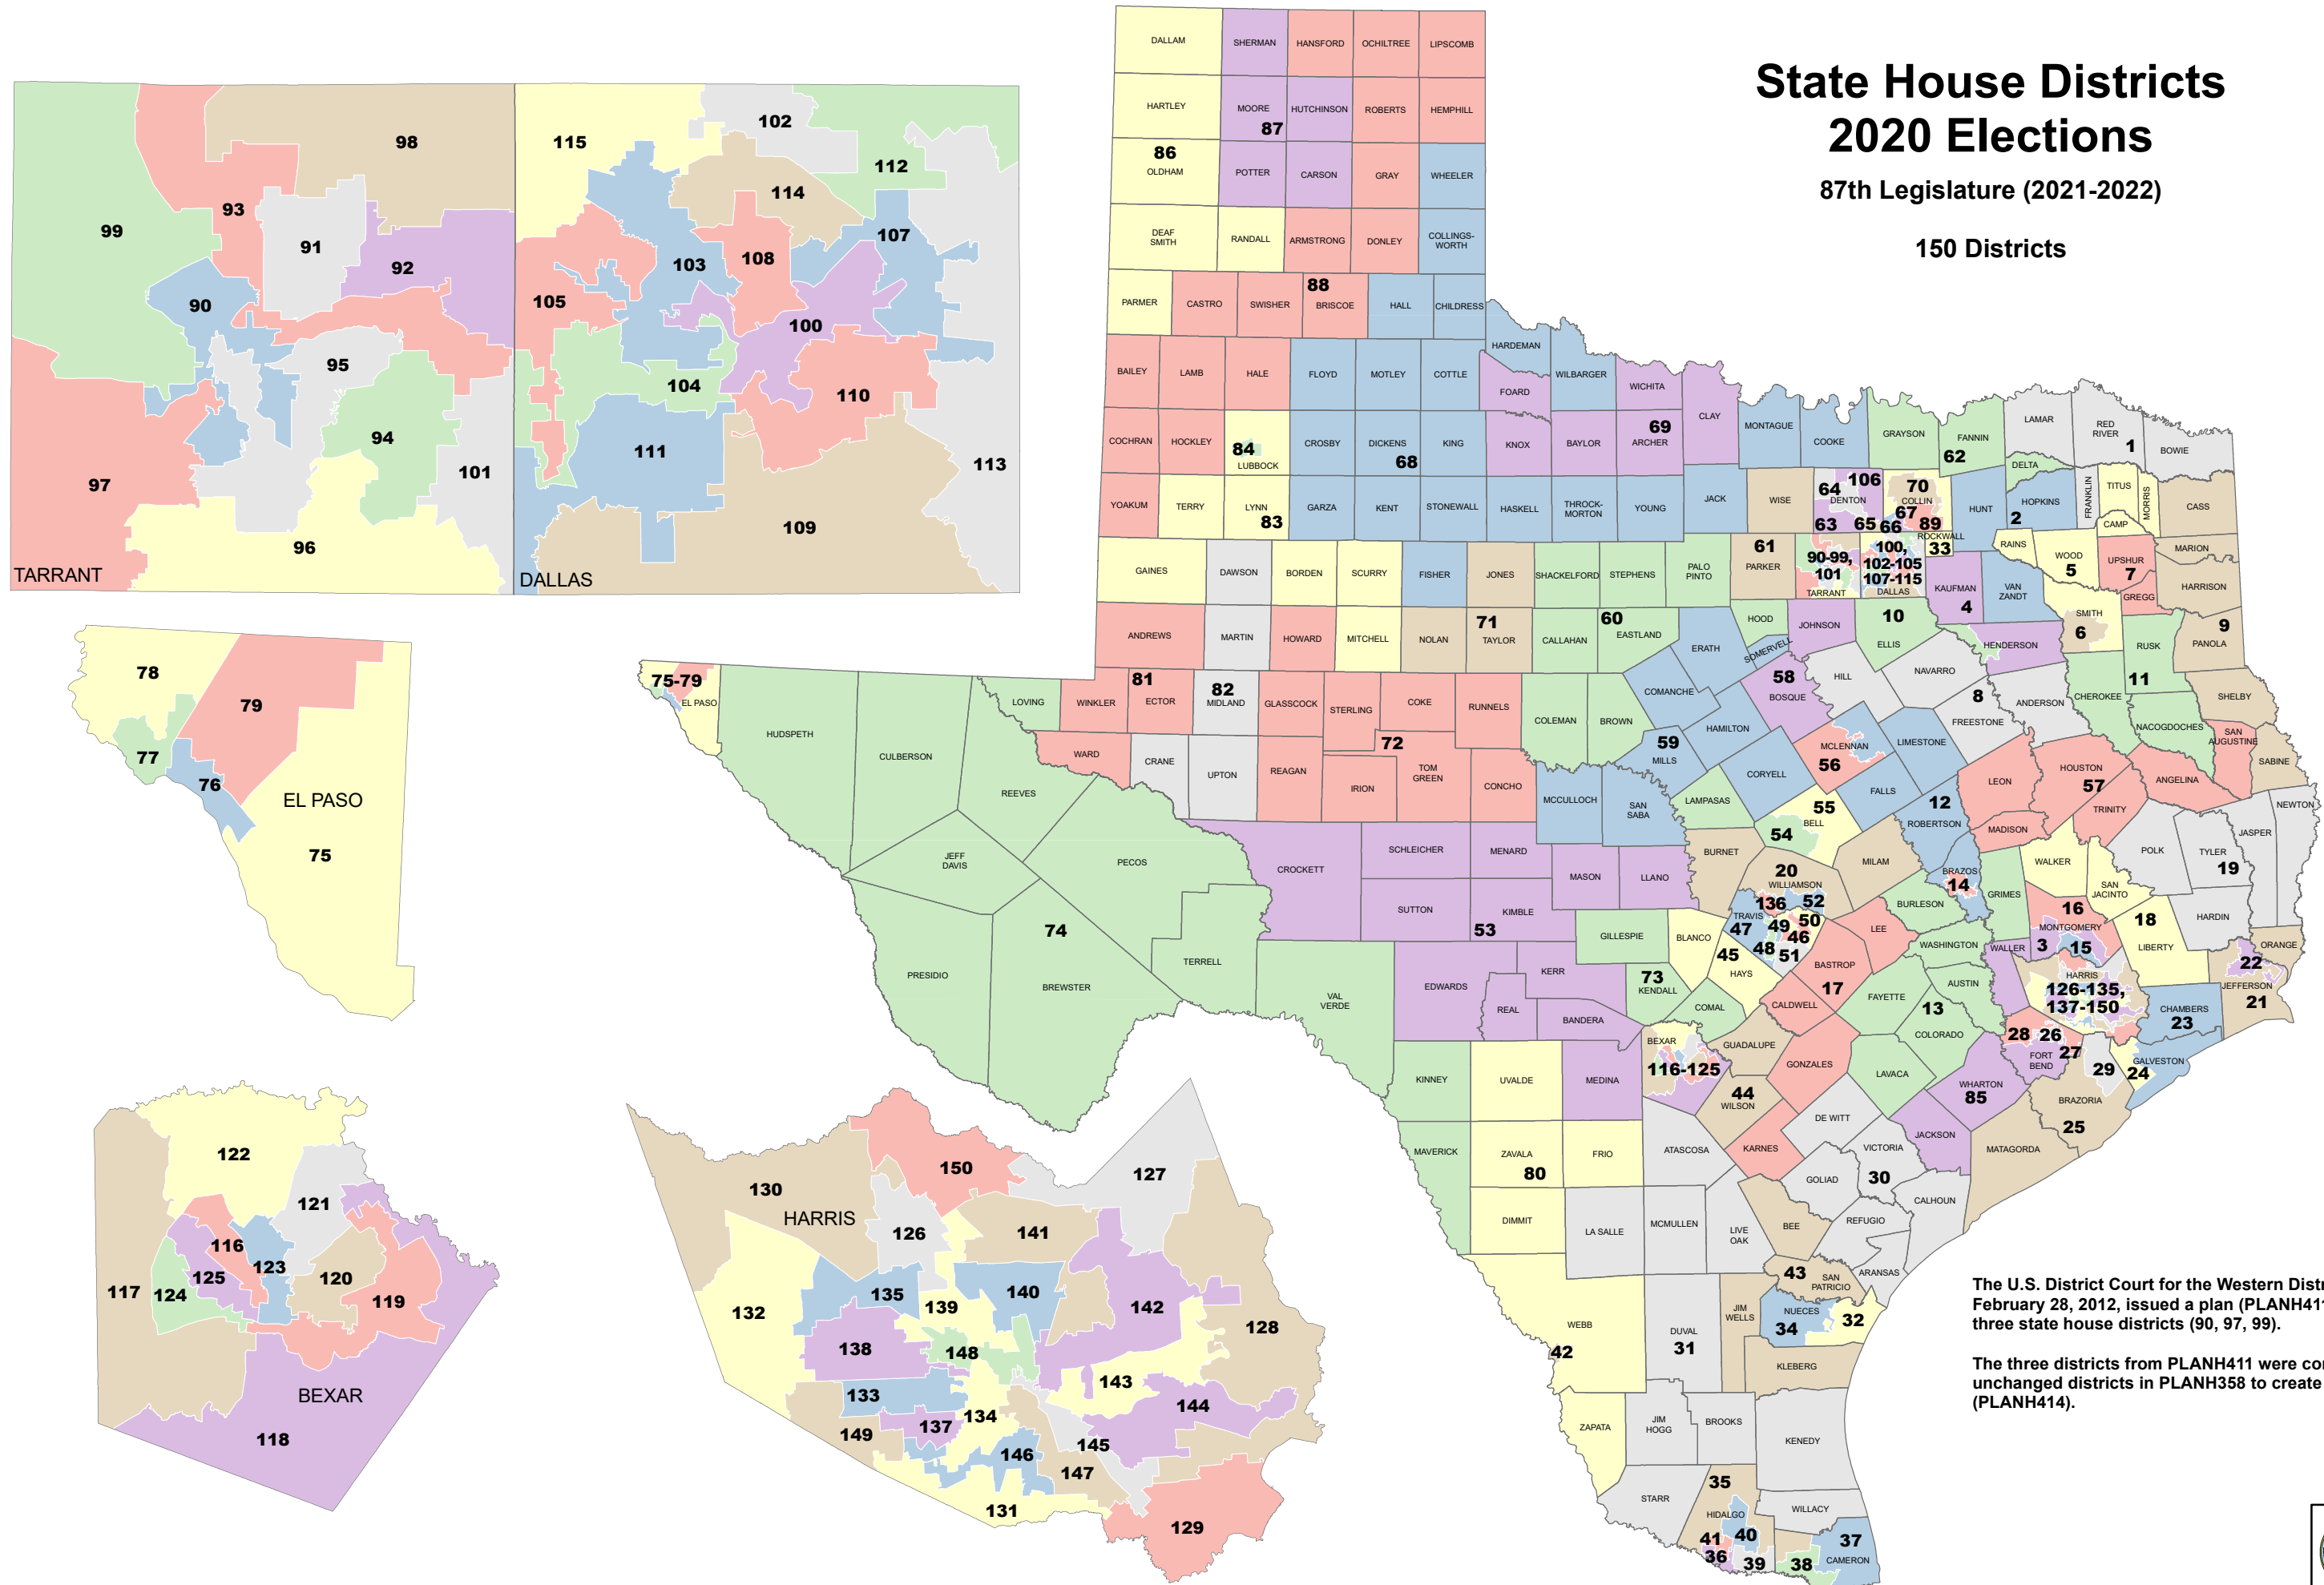

State House Districts 2020 Elections

87th Legislature (2021-2022)

150 Districts

The U.S. District Court for the Western District of Texas, February 28, 2012, issued a plan (PLANH411) that redrew three state house districts (90, 97, 99).

The three districts from PLANH411 were combined with the unchanged districts in PLANH358 to create a statewide plan (PLANH414).

21R2109 012/10/21

Texas Legislative Council